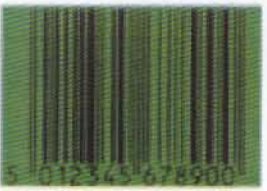

# ACCEPTABLE COLOUR COMBINATIONS FOR BAR CODE REPRODUCTION

Black on white

Blue on white

Green on white

Dark brown on white

Black on yellow

Blue on yellow

Green on yellow

Dark brown on yellow

Black on red

Blue on red

Green on red

Dark brown on red

# NON-ACCEPTABLE COLOUR COMBINATIONS FOR BAR CODE REPRODUCTION

Red on white

Yellow on white

Light brown on white

Gold on white

Black on blue

Black on green

Black on dark brown

Black on gold

Red on blue

Red on green

Red on light brown

Red on yellow

Reproduced by kind permission of KTP-Beverley, England, Tel. +44-1482-867 321, Fax +44-1482-882 712