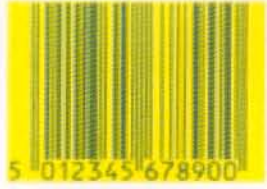

# ACCEPTABLE COLOUR COMBINATIONS FOR BAR CODE REPRODUCTION

Black on white

Blue on white

Green on white

Dark brown on white

Black on yellow

Blue on yellow

Green on yellow

Dark brown on yellow

Black on red

Blue on red

Green on red

Dark brown on red

# NON-ACCEPTABLE COLOUR COMBINATIONS FOR BAR CODE REPRODUCTION

Red on white

Yellow on white

Light brown on white

Gold on white

Black on blue

Black on green

Black on dark brown

Black on gold

Red on blue

Red on green

Red on light brown

Red on yellow

Reproduced by kind permission of KTP-Beverley, England, Tel. +44-1482-867 321, Fax +44-1482-882 712