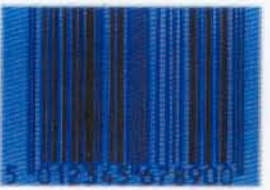

# ACCEPTABLE COLOUR COMBINATIONS FOR BAR CODE REPRODUCTION

Black on white

Blue on white

Green on white

Dark brown on white

Black on yellow

Blue on yellow

Green on yellow

Dark brown on yellow

Black on red

Blue on red

Green on red

Dark brown on red

# NON-ACCEPTABLE COLOUR COMBINATIONS FOR BAR CODE REPRODUCTION

Red on white

Yellow on white

Light brown on white

Gold on white

Black on blue

Black on green

Black on dark brown

Black on gold

Red on blue

Red on green

Red on light brown

Red on yellow

Reproduced by kind permission of KTP-Beverley, England, Tel. +44-1482-867 321, Fax +44-1482-882 712