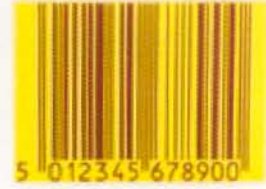

# ACCEPTABLE COLOUR COMBINATIONS FOR BAR CODE REPRODUCTION

Black on white

Blue on white

Green on white

Dark brown on white

Black on yellow

Blue on yellow

Green on yellow

Dark brown on yellow

Black on red

Blue on red

Green on red

Dark brown on red

# NON-ACCEPTABLE COLOUR COMBINATIONS FOR BAR CODE REPRODUCTION

Red on white

Yellow on white

Light brown on white

Gold on white

Black on blue

Black on green

Black on dark brown

Black on gold

Red on blue

Red on green

Red on light brown

Red on yellow

Reproduced by kind permission of KTP-Beverley, England, Tel. +44-1482-867 321, Fax +44-1482-882 712