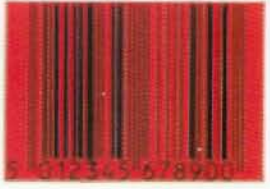

# ACCEPTABLE COLOUR COMBINATIONS FOR BAR CODE REPRODUCTION

Black on white

Blue on white

Green on white

Dark brown on white

Black on yellow

Blue on yellow

Green on yellow

Dark brown on yellow

Black on red

Blue on red

Green on red

Dark brown on red

# NON-ACCEPTABLE COLOUR COMBINATIONS FOR BAR CODE REPRODUCTION

Red on white

Yellow on white

Light brown on white

Gold on white

Black on blue

Black on green

Black on dark brown

Black on gold

Red on blue

Red on green

Red on light brown

Red on yellow

Reproduced by kind permission of KTP-Beverley, England, Tel. +44-1482-867 321, Fax +44-1482-882 712